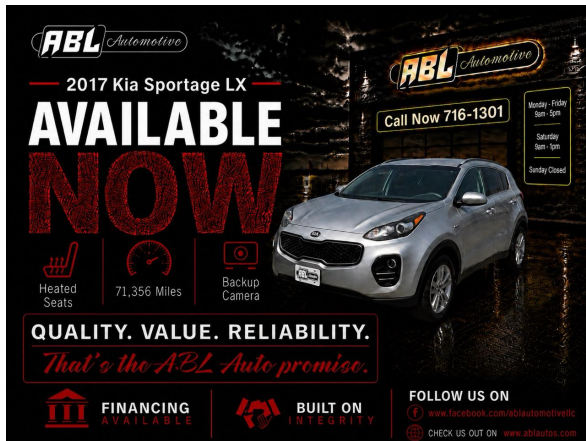

Call: (207) 716-1301

**2017 KIA SPORTAGE LX AWD**

**\$11,990**

1110 KENNEDY MEMORIAL DRIVE  
OAKLAND ME,04963

[Scan QR Code or Click Here](#)

VIN: KNDPMCAC6H7284802

STK#: 11475

EXTERIOR COLOR: SILVER

TRANSMISSION: AUTOMATIC

TRIM: LX AWD

CONDITION: USED

MPG HIGHWAY: 25

COLOR: SILVER

MILEAGE: 71356

INTERIOR COLOR: GRAY

ENGINE: 4