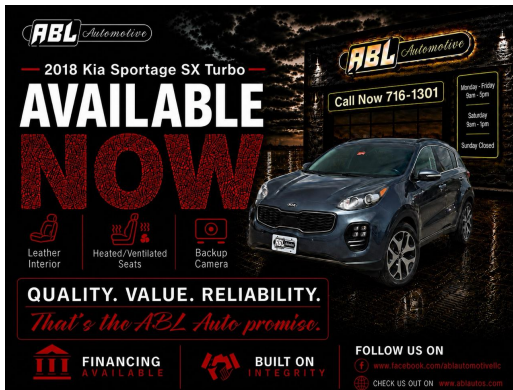

Call: (207) 716-1301

2018 KIA SPORTAGE SX TURBO AWD

\$16,990

1110 KENNEDY MEMORIAL DRIVE  
OAKLAND ME,04963

[Scan QR Code or Click Here](#)

VIN: KNDPRCA65J7373052

STK#: 11467

EXTERIOR COLOR: BLUE

TRANSMISSION: AUTOMATIC

TRIM: SX TURBO AWD

CONDITION: USED

MPG HIGHWAY: 23

COLOR: BLUE

MILEAGE: 95045

INTERIOR COLOR: BLACK

ENGINE: 4