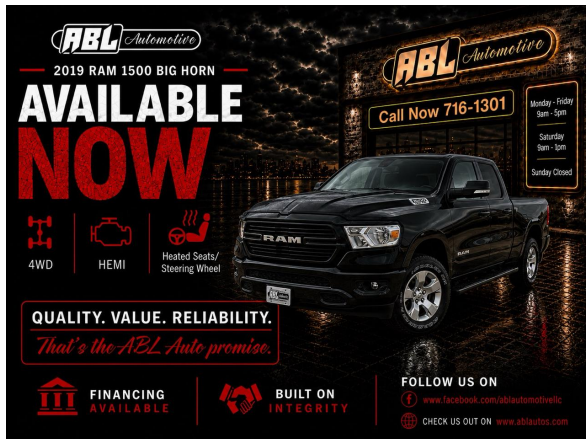

Call: (207) 716-1301

2019 RAM 1500 BIG HORN/LONE STAR 4X4 CREW CAB 5'7" BOX

\$24,990

1110 KENNEDY MEMORIAL DRIVE
OAKLAND ME,04963

[Scan QR Code or Click Here](#)

VIN: 1C6SRFFT0KN760848
STK#: 11438
EXTERIOR COLOR: BLACK
TRANSMISSION: AUTOMATIC
TRIM: BIG HORN/LONE STAR 4X4 CREW CAB 5'7" BOX
CONDITION: USED
MPG HIGHWAY: 21