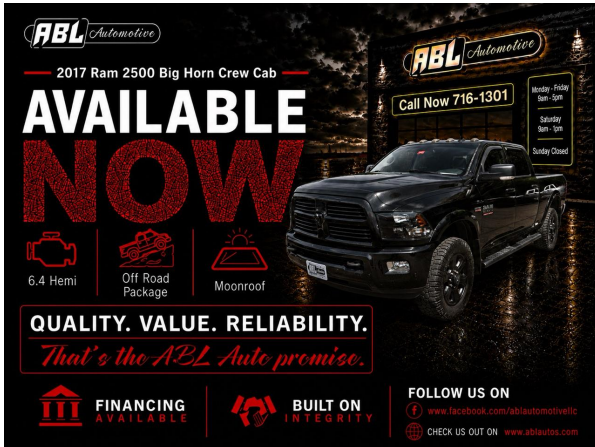

Call: (207) 716-1301

2017 RAM 2500 BIG HORN 4X4 CREW CAB 6\4" BOX

\$29,990

1110 KENNEDY MEMORIAL DRIVE
OAKLAND ME,04963

[Scan QR Code or Click Here](#)

VIN: 3C6UR5DJ9HG674539
 STK#: 11476
 EXTERIOR COLOR: BLACK
 TRANSMISSION: AUTOMATIC
 TRIM: BIG HORN 4X4 CREW CAB 6\4" BOX
 CONDITION: USED